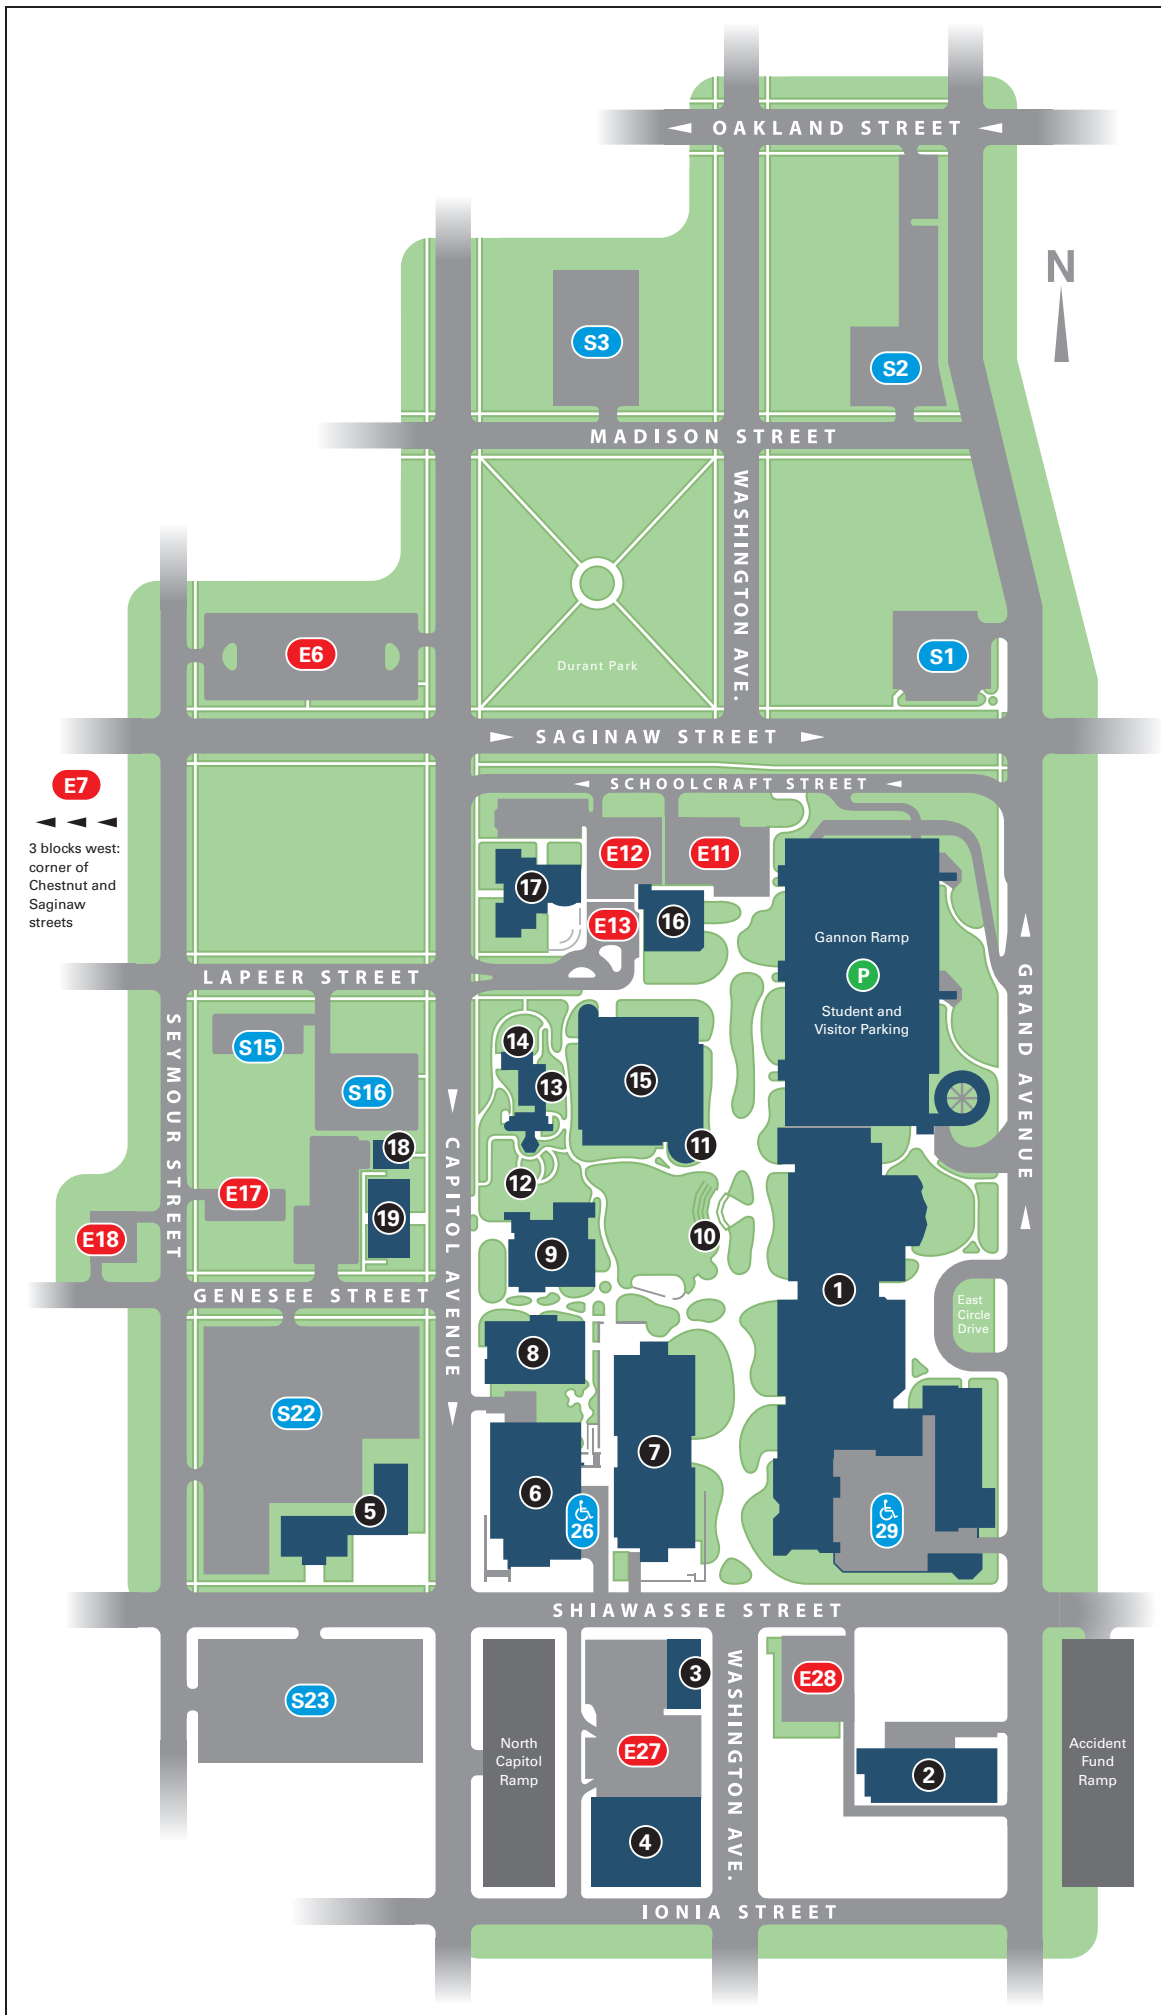

Downtown Campus

- 1** Gannon Building (**GB**)
- 2** Academic and Office Facility (**AOF**)
- 3** Huron Building (**HB**)
- 4** Washington Court Place (**WCP**)
- 5** University Center (**UC**)
- 6** Abel B. Sykes, Jr. Technology and Learning Center (**TLC**)
- 7** Arts and Sciences (**A&S**)
- 8** Mackinaw Building (**MB**)
- 9** Dart Auditorium (**DRT**)
- 10** LCC Outside Amphitheater
- 11** Michigan Veteran's Memorial
- 12** Shigematsu Memorial Garden
- 13** Herrmann House (**HH**)
- 14** Rogers-Carrier House (**RCH**)
- 15** Health and Human Services Building (**HHS**)
- 16** Early Learning Children's Community (**ELCC**)
- 17** Paula D. Cunningham Administration Building (**ADM**) (Includes Board Room)
- 18** 515 North Capitol
- 19** 505 North Capitol

Student Parking
S1, S2, S3, S15, S16, S22, S23, P (Gannon Ramp)

S26, S29 Accessible Parking

Employee Parking
E6, E7, E12, E17, E18, E27, E28

E11 Child Care Parking Only
E13 Special Permit Parking

Visitor Parking
P Gannon Ramp