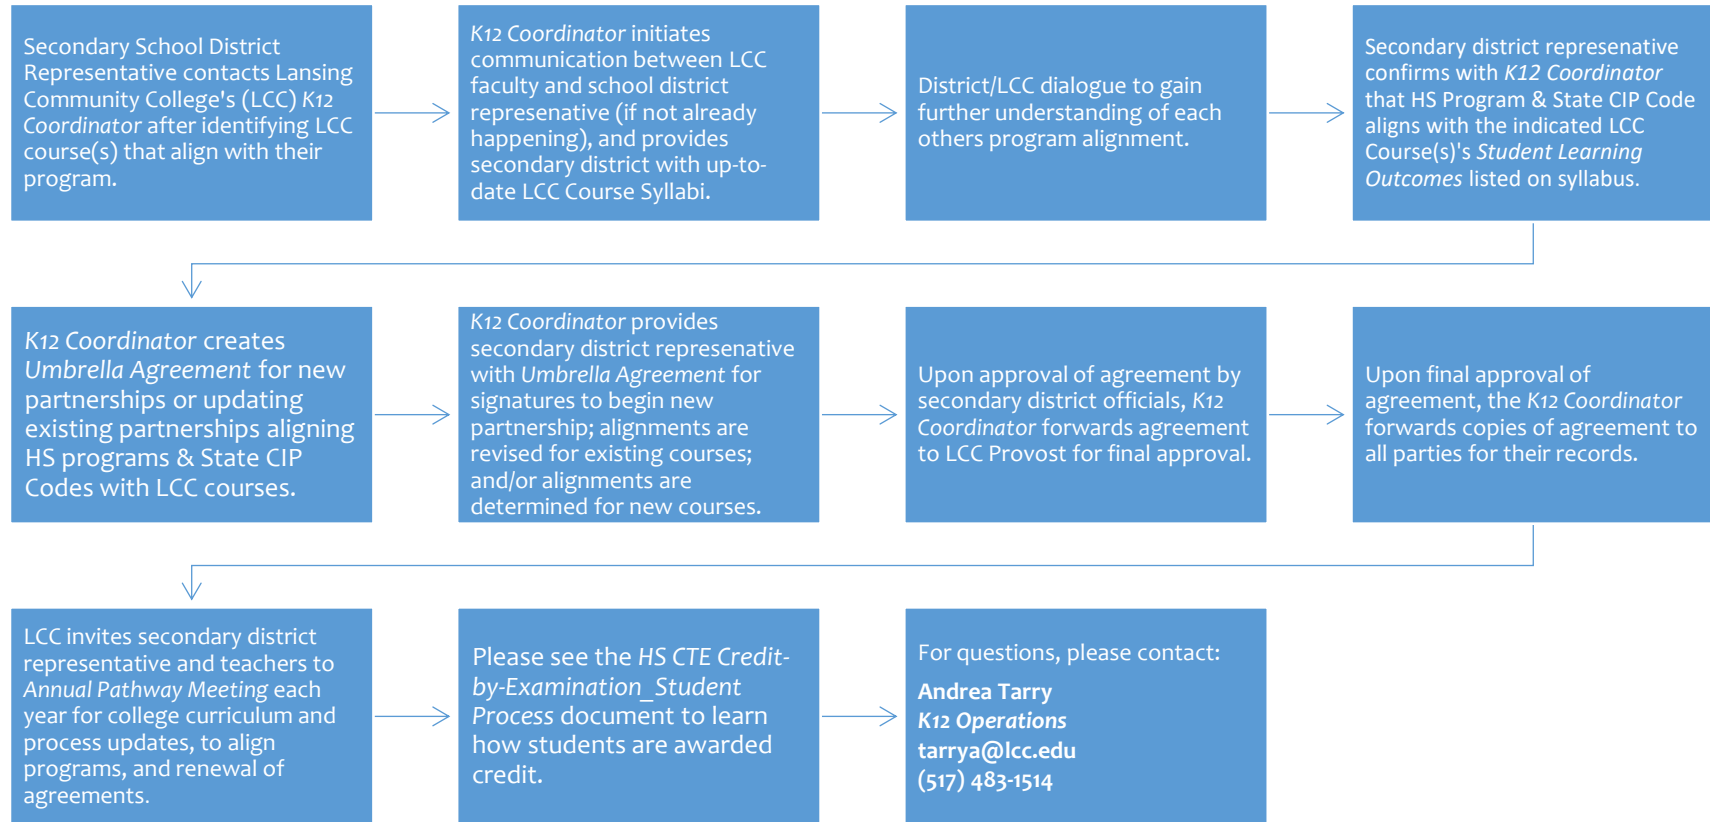

CTE Credit-by-Examination **Partnership Process Flow Chart**

How does a CTE Credit-by-Examination agreement get created?

Updated 1/16/2020 – accessible

Lansing Community College is an equal opportunity, educational institution/employer.