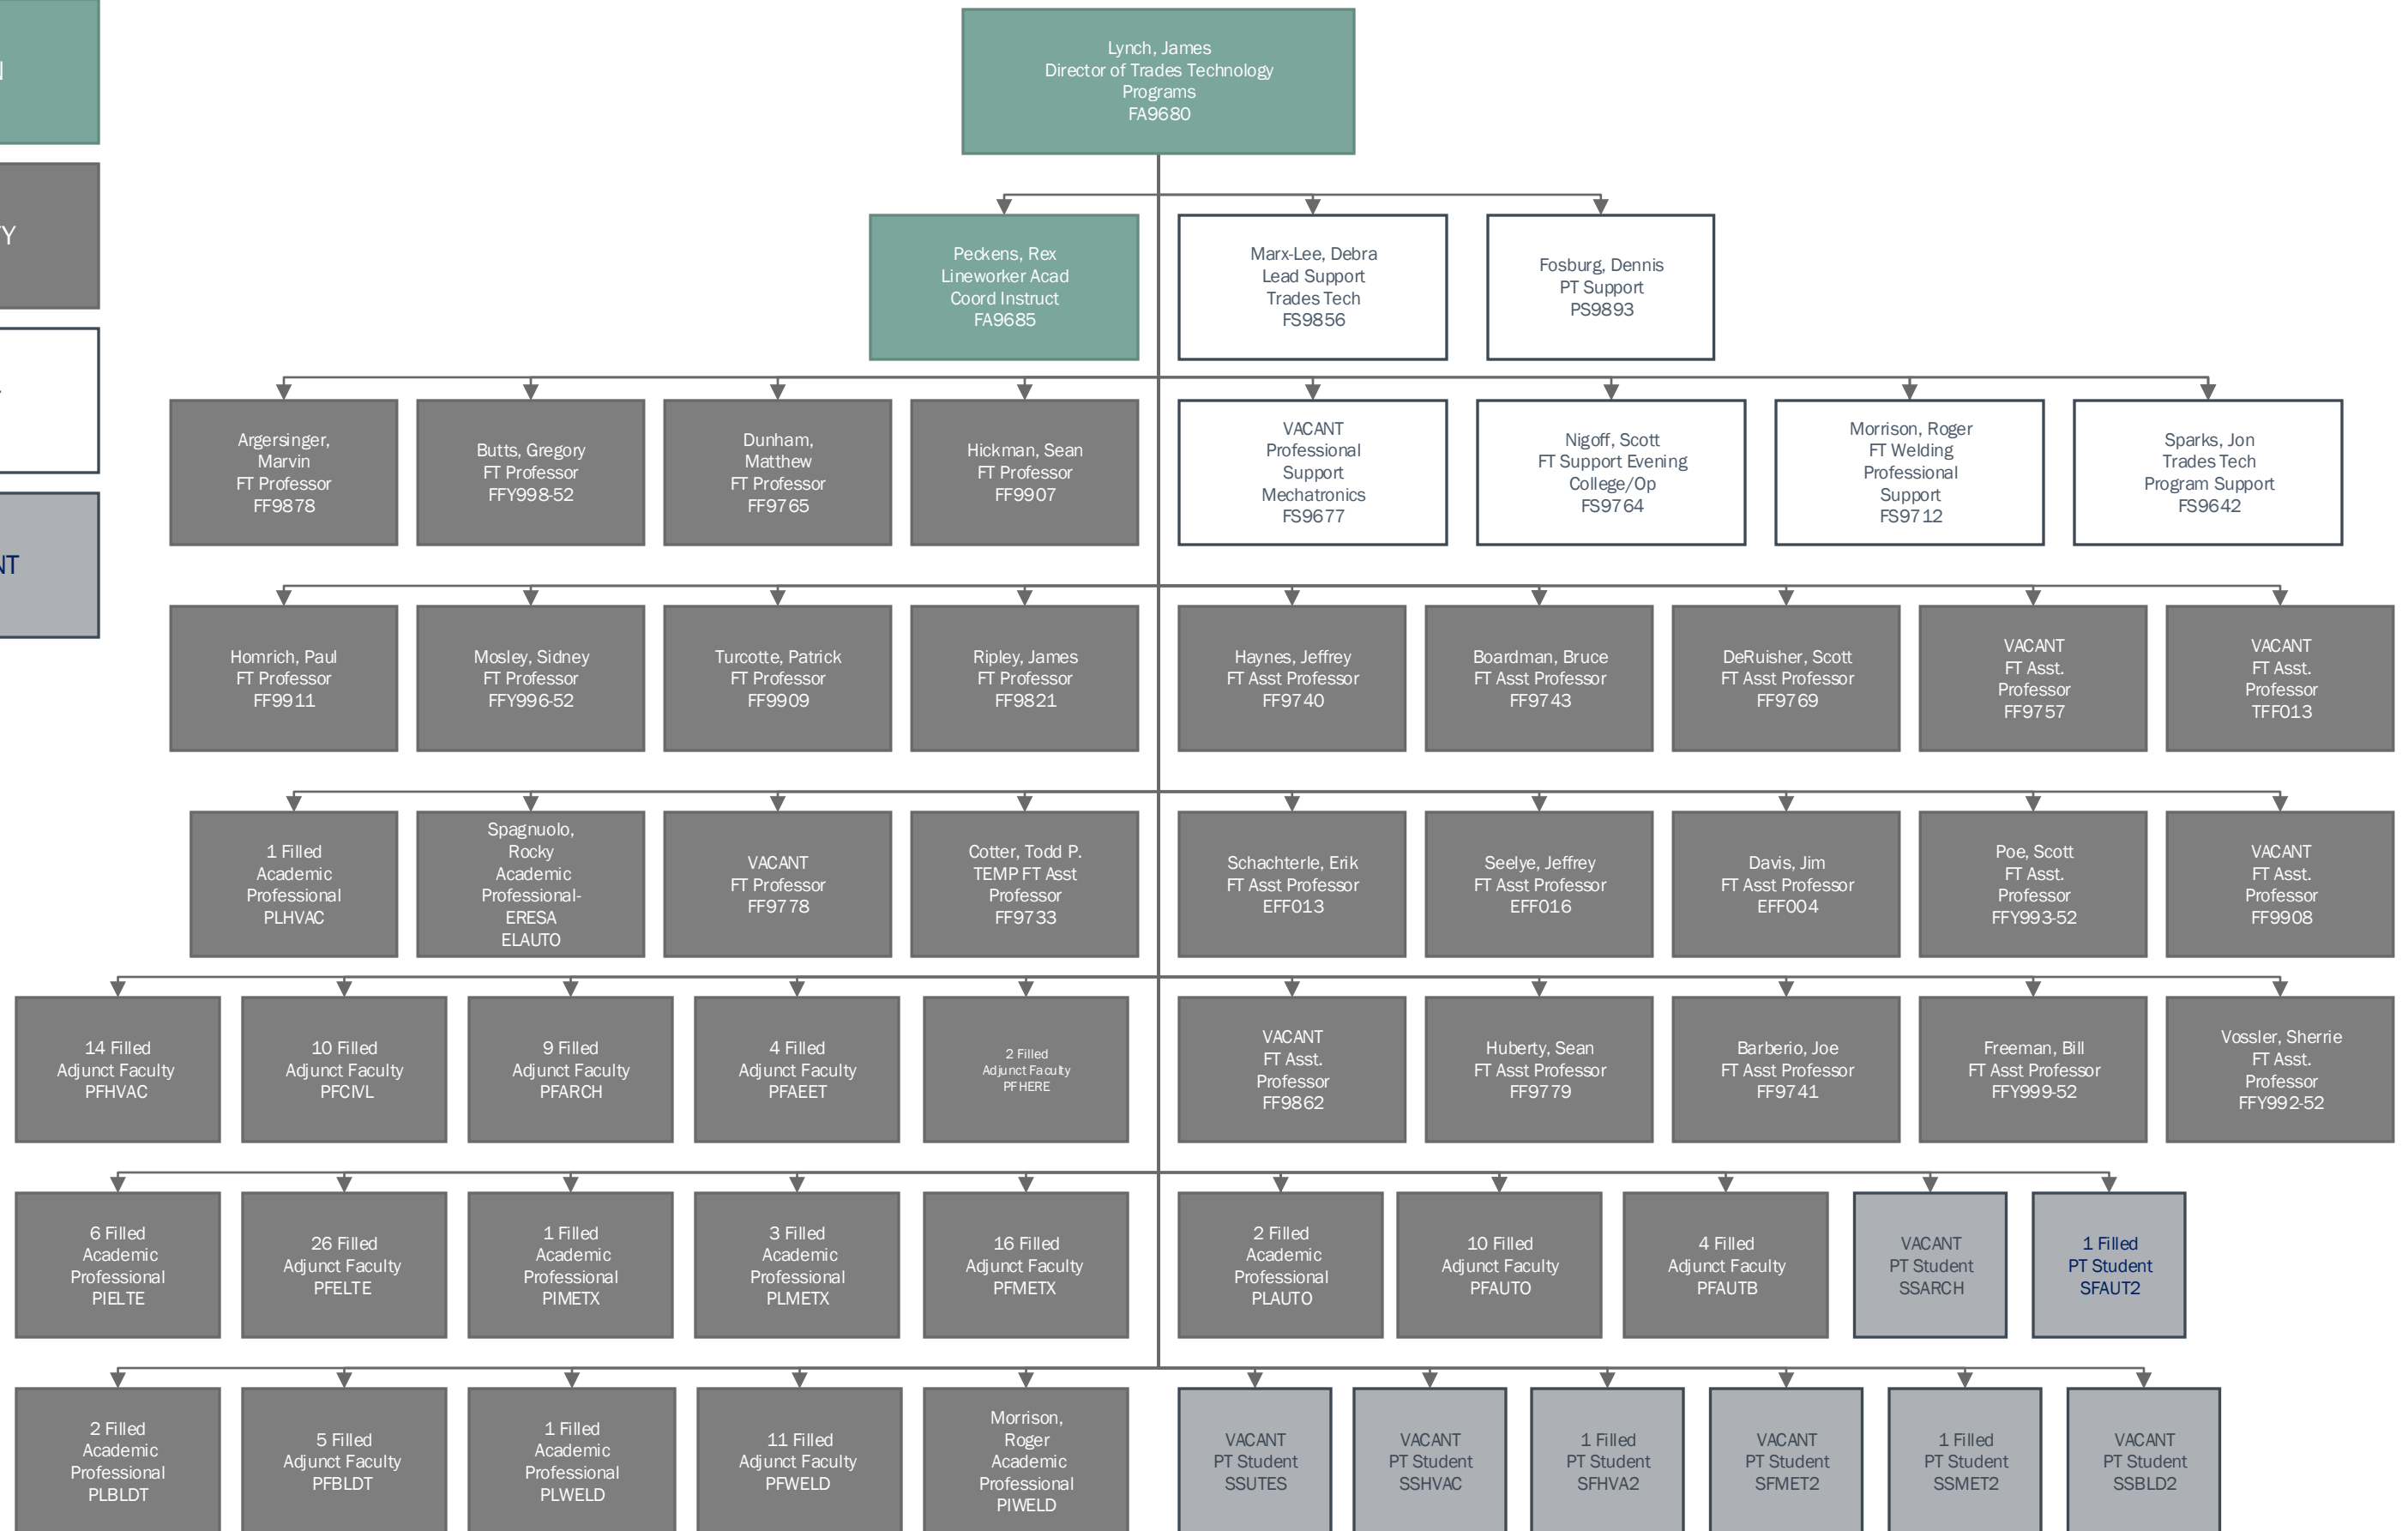

- ADMIN
- FACULTY
- STAFF
- STUDENT

ADMIN

FACULTY

STAFF

STUDENT

VACANT
Assistant Dean of Academic Affairs
FA9687

Spagnuolo, Patricia
Director of University Center
FA9865

ADMIN

FACULTY

STAFF

STUDENT

- ADMIN
- FACULTY
- STAFF
- STUDENT

ADMIN

FACULTY

STAFF

STUDENT

ADMIN

FACULTY

STAFF

STUDENT

ADMIN

FACULTY

STAFF

STUDENT