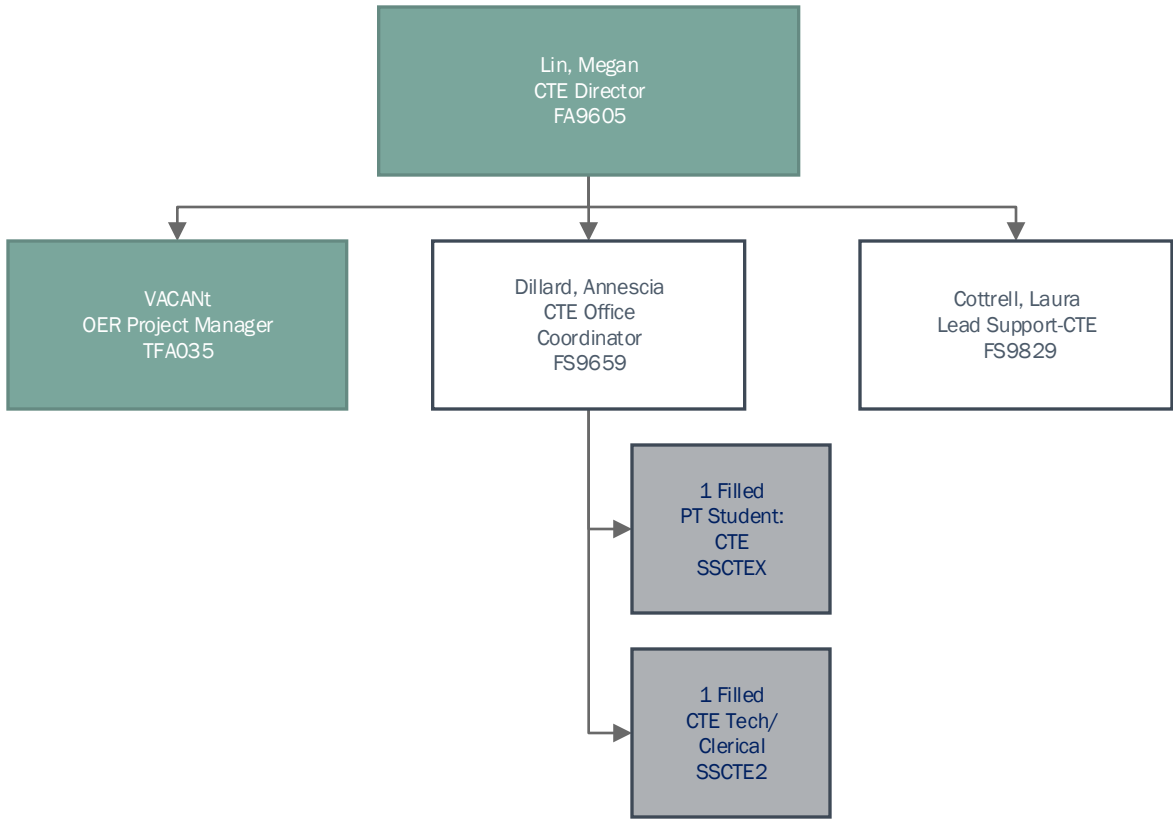

ADMIN

FACULTY

STAFF

STUDENT