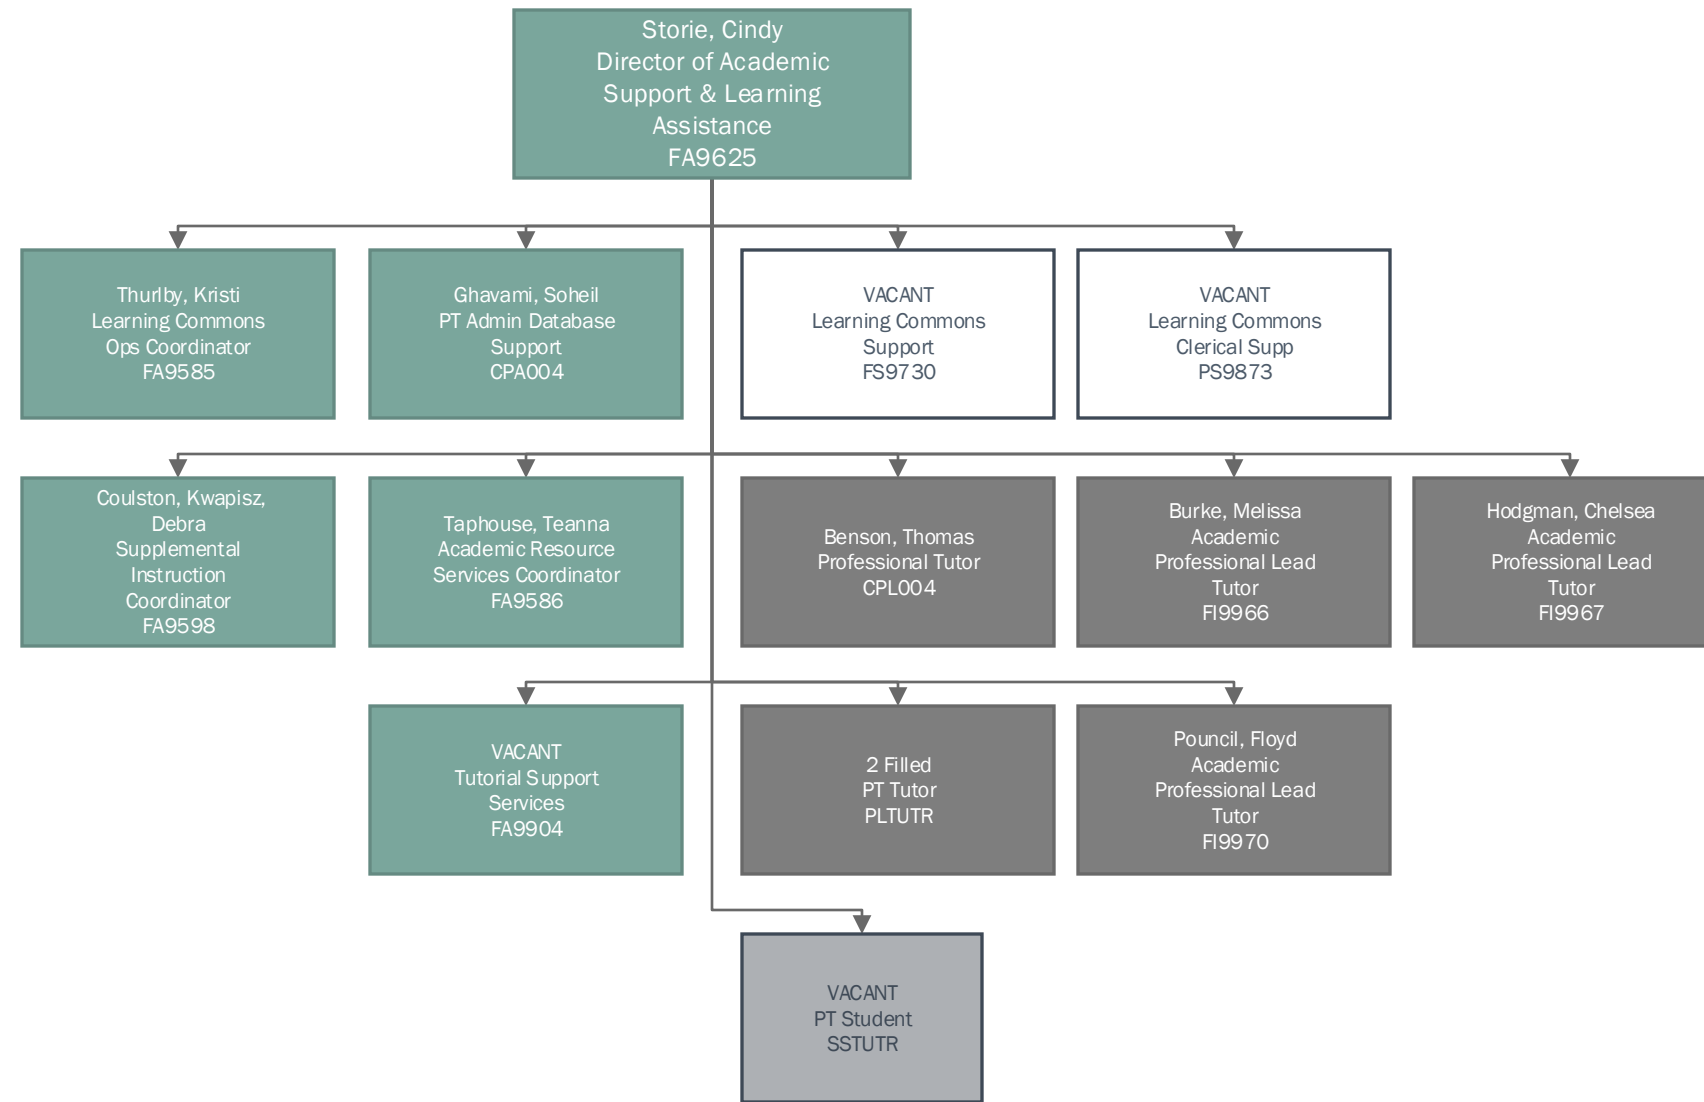

- ADMIN
- FACULTY
- STAFF
- STUDENT

ADMIN

FACULTY

STAFF

STUDENT

VACANT
Assistant Dean of Academic Affairs
FA9687

Spagnuolo, Patricia
Director of University Center
FA9865

ADMIN

FACULTY

STAFF

STUDENT

ADMIN

FACULTY

STAFF

STUDENT

ADMIN