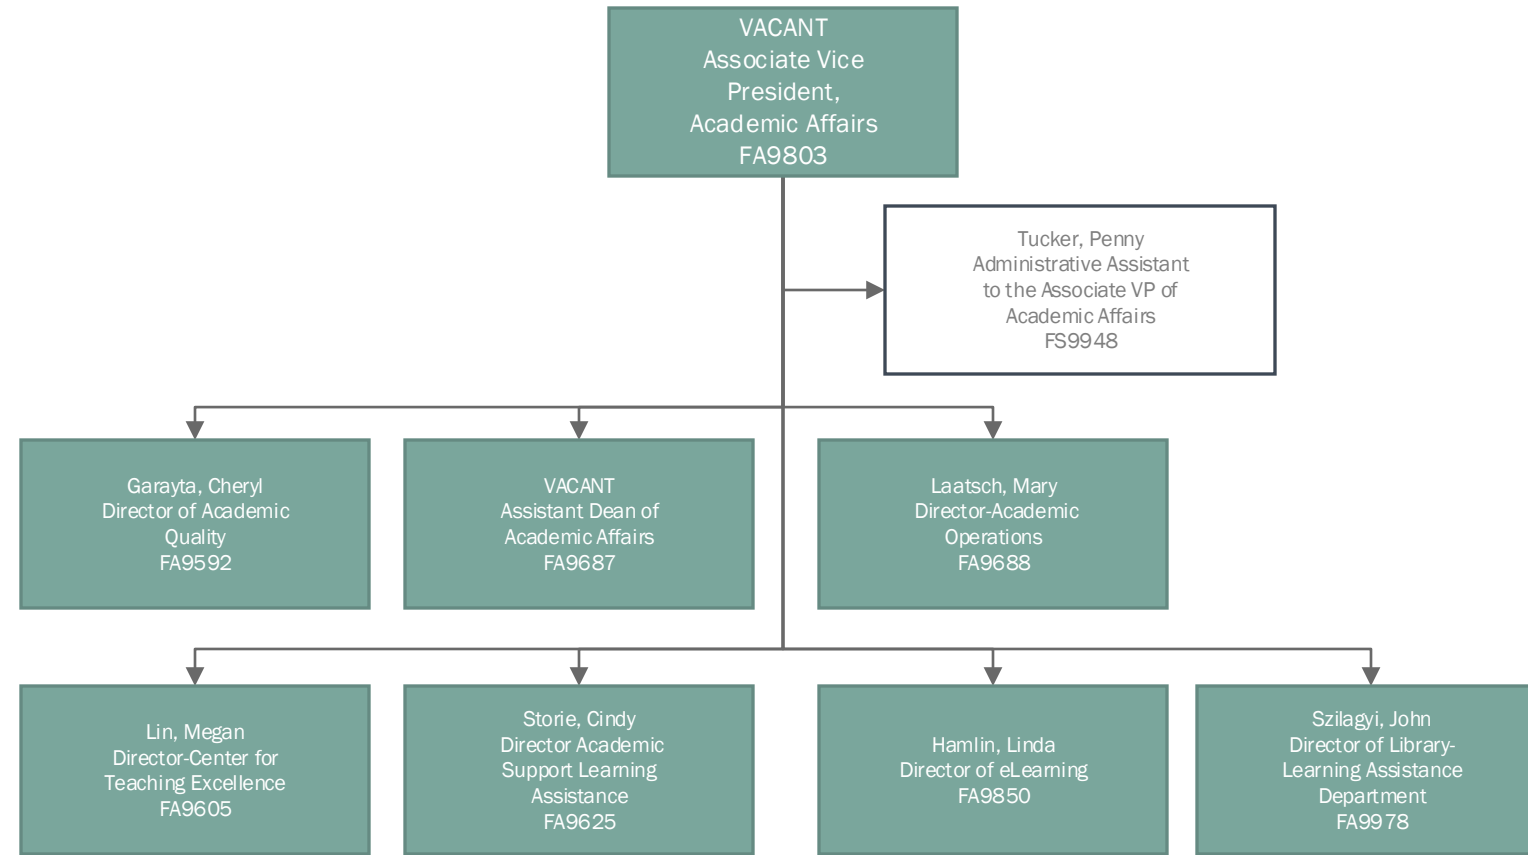

- ADMIN
- FACULTY
- STAFF
- STUDENT

ADMIN

FACULTY

STAFF

STUDENT

VACANT
Assistant Dean of Academic Affairs
FA9687

Spagnuolo, Patricia
Director of University Center
FA9865

ADMIN

FACULTY

STAFF

STUDENT

ADMIN

FACULTY

STAFF

STUDENT

ADMIN