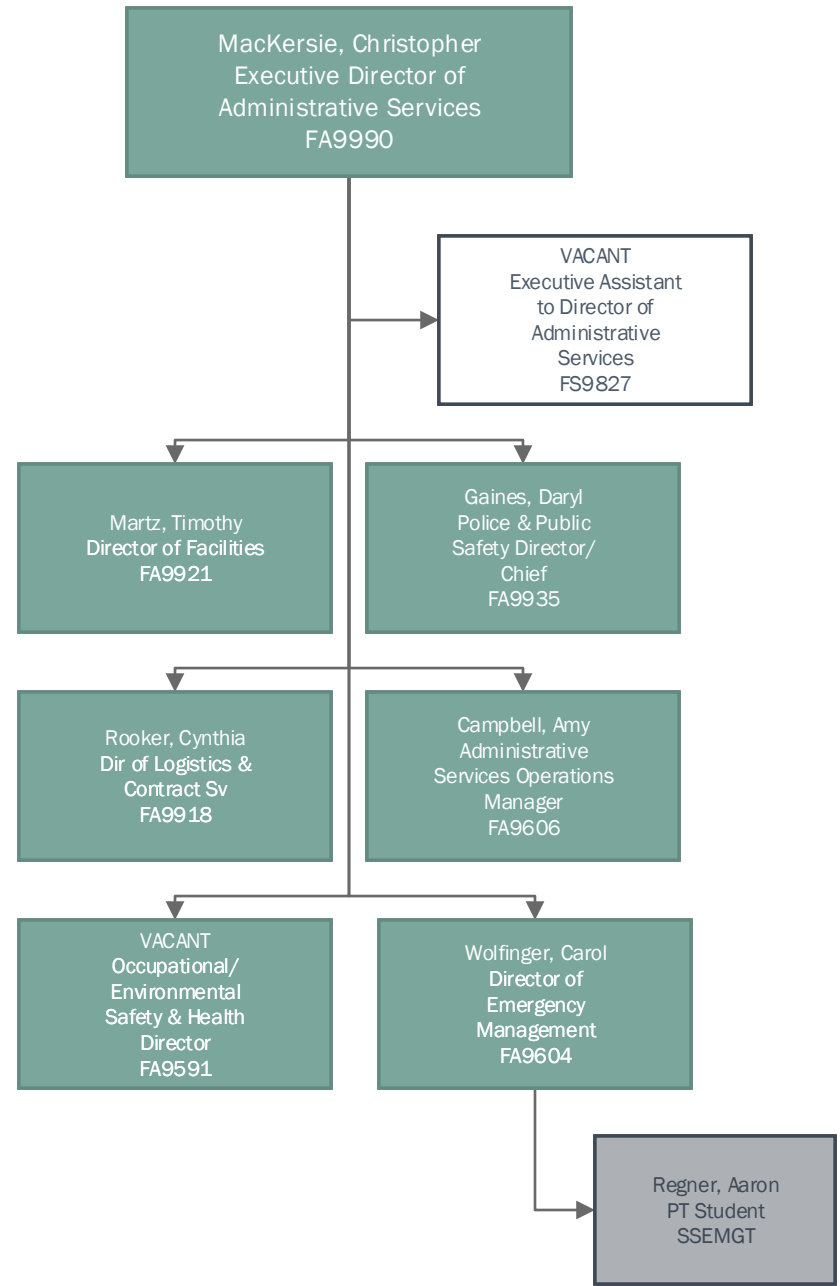

ADMIN

FACULTY

STAFF

STUDENT

Beauboeuf, Jean
Director of Risk Management
and Legal Services
FA9802

Terry, LaTonya
Executive Assistant
FS9792

- ADMIN
- FACULTY
- STAFF
- STUDENT

- ADMIN
- FACULTY
- STAFF
- STUDENT

- ADMIN
- FACULTY
- STAFF
- STUDENT

ADMIN

FACULTY

STAFF

STUDENT

ADMIN

FACULTY

STAFF