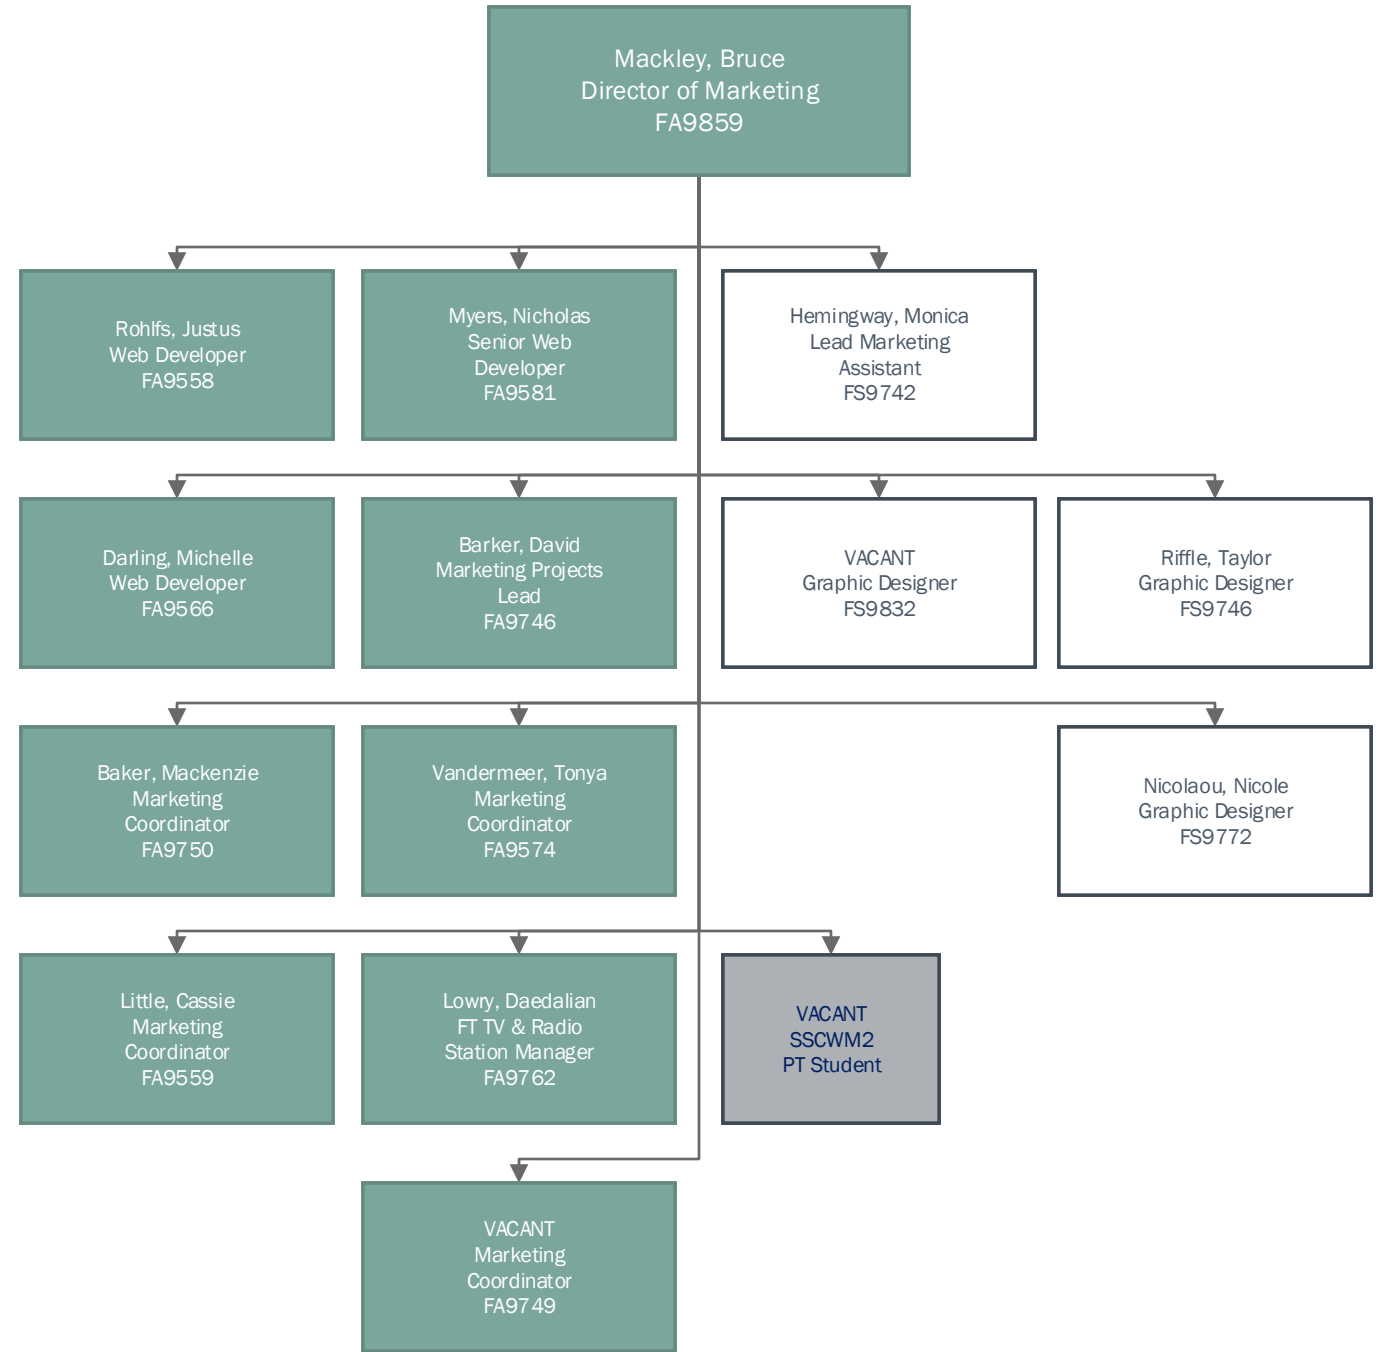

ADMIN

FACULTY

STAFF

STUDENT

Beauboeuf, Jean
Director of Risk Management
and Legal Services
FA9802

Terry, LaTonya
Executive Assistant
FS9792

- ADMIN
- FACULTY
- STAFF
- STUDENT

- ADMIN
- FACULTY
- STAFF
- STUDENT

- ADMIN
- FACULTY
- STAFF
- STUDENT

ADMIN

FACULTY

STAFF

STUDENT

ADMIN

FACULTY

STAFF

STUDENT

- ADMIN
- FACULTY
- STAFF
- STUDENT

- ADMIN
- FACULTY
- STAFF
- STUDENT

ADMIN

FACULTY

STAFF

STUDENT

ADMIN