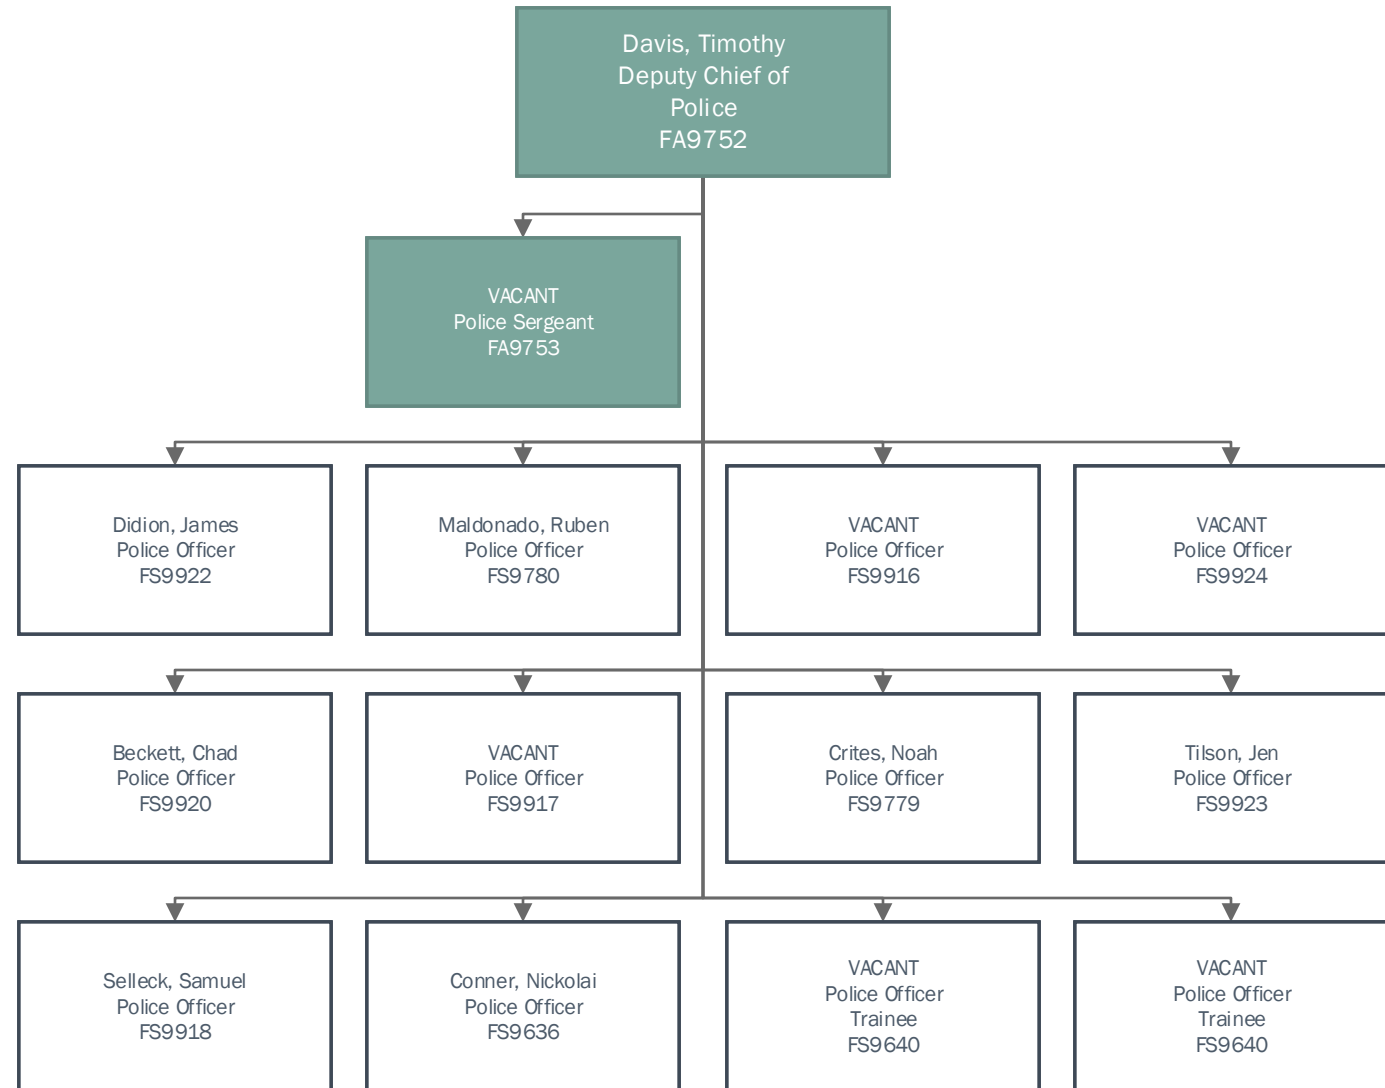

ADMIN

FACULTY

STAFF

STUDENT

Beauboeuf, Jean
Director of Risk Management
and Legal Services
FA9802

Terry, LaTonya
Executive Assistant
FS9792

- ADMIN
- FACULTY
- STAFF
- STUDENT

- ADMIN
- FACULTY
- STAFF
- STUDENT

- ADMIN
- FACULTY
- STAFF
- STUDENT

ADMIN

FACULTY

STAFF

STUDENT

ADMIN

FACULTY

STAFF

STUDENT

- ADMIN
- FACULTY
- STAFF
- STUDENT

- ADMIN
- FACULTY
- STAFF
- STUDENT

ADMIN

FACULTY

STAFF

STUDENT

ADMIN