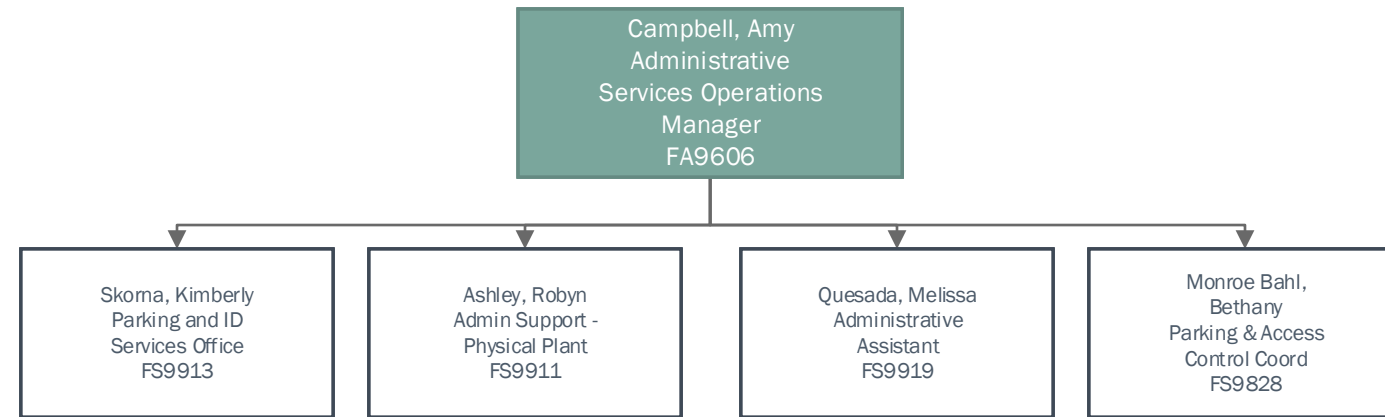

ADMIN

FACULTY

STAFF

STUDENT

Beauboeuf, Jean
Director of Risk Management
and Legal Services
FA9802

Terry, LaTonya
Executive Assistant
FS9792

- ADMIN
- FACULTY
- STAFF
- STUDENT

- ADMIN
- FACULTY
- STAFF
- STUDENT

- ADMIN
- FACULTY
- STAFF
- STUDENT

ADMIN

FACULTY

STAFF

STUDENT

ADMIN

FACULTY

STAFF