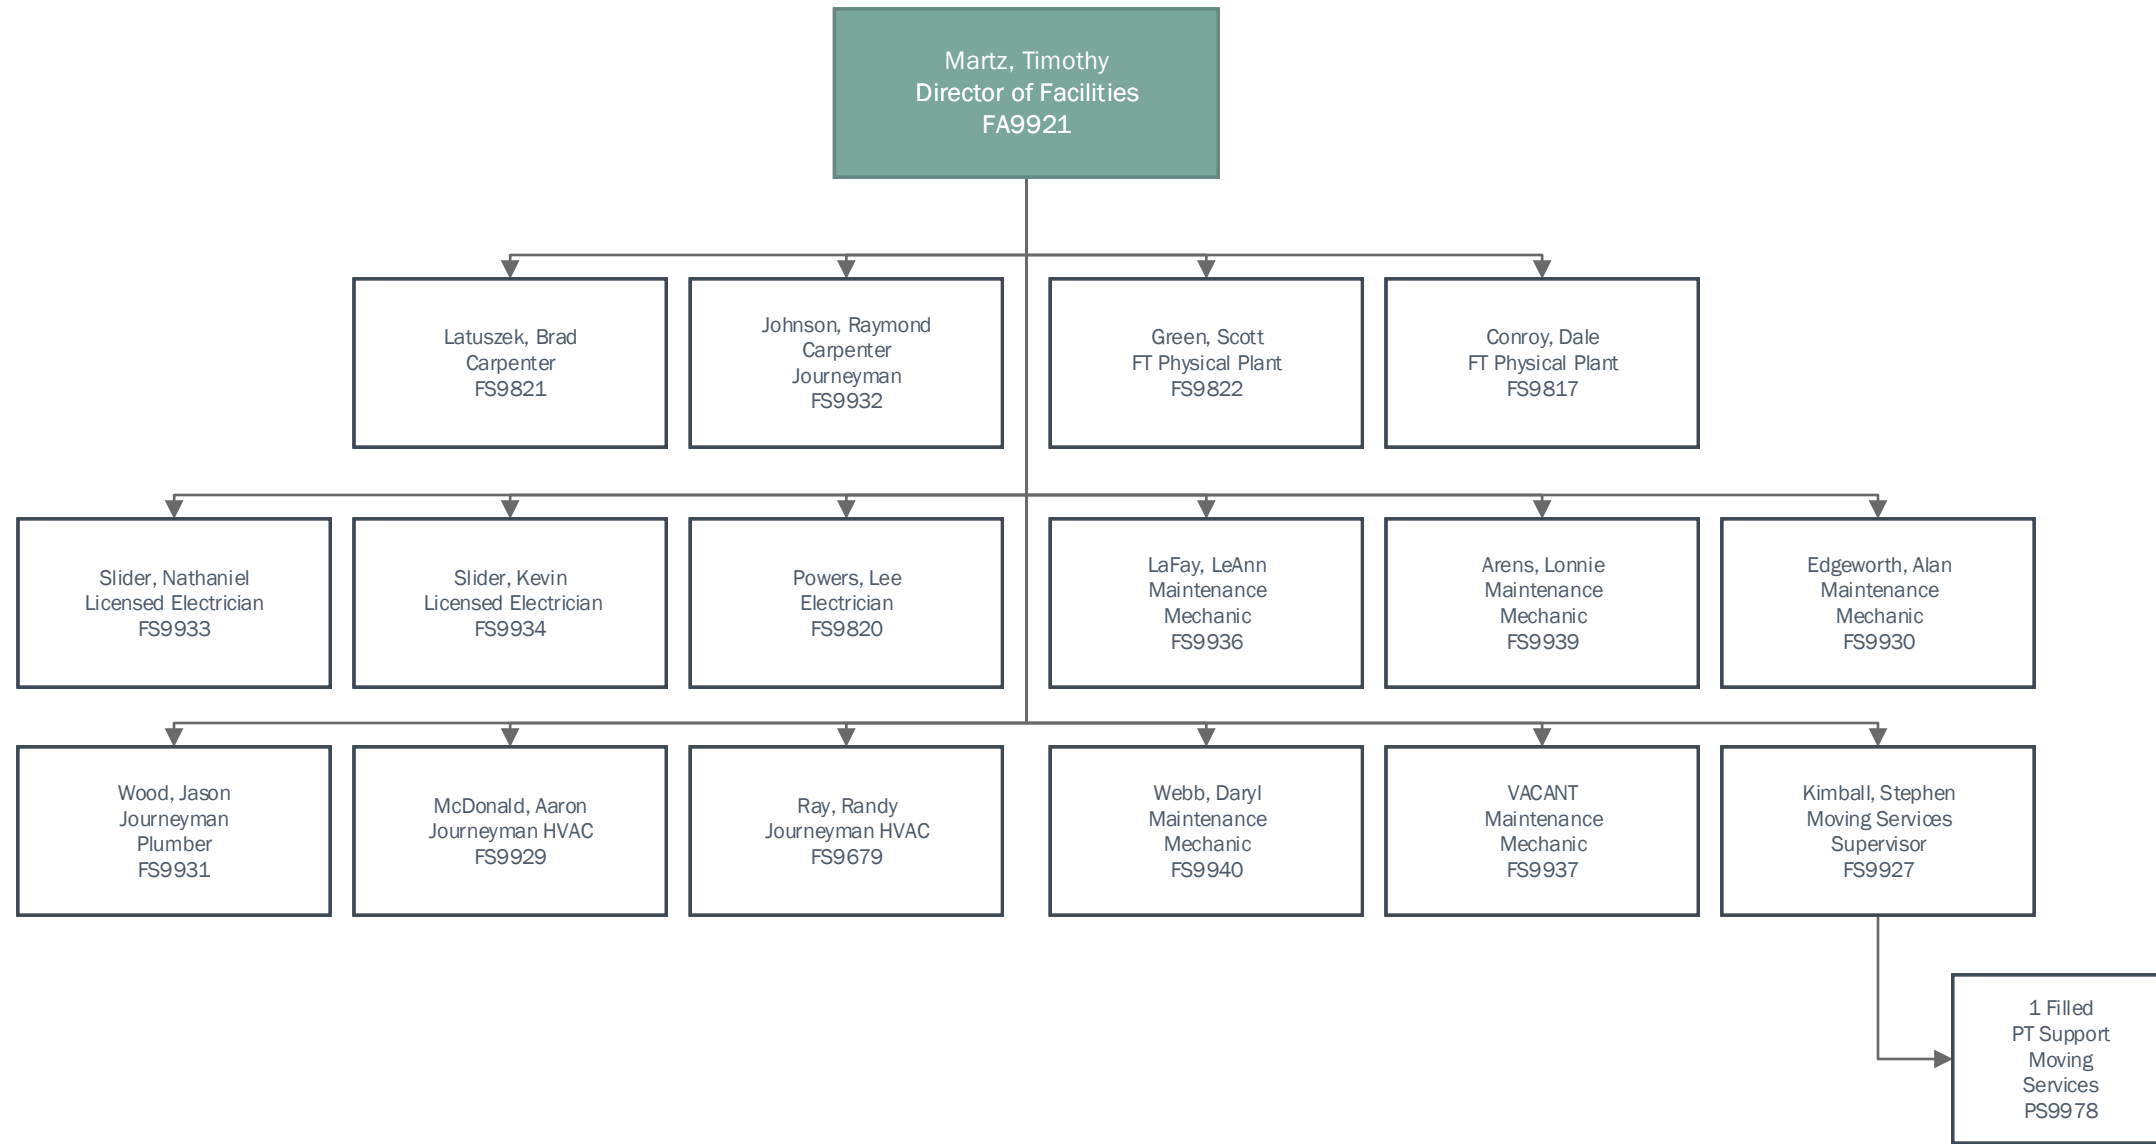

ADMIN

FACULTY

STAFF

STUDENT

Beauboeuf, Jean
Director of Risk Management
and Legal Services
FA9802

Terry, LaTonya
Executive Assistant
FS9792

- ADMIN
- FACULTY
- STAFF
- STUDENT

- ADMIN
- FACULTY
- STAFF
- STUDENT

- ADMIN
- FACULTY
- STAFF
- STUDENT

ADMIN

FACULTY

STAFF

STUDENT

ADMIN

FACULTY

STAFF