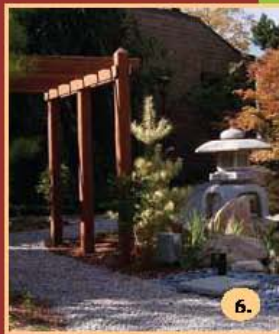

ようこそ重松記念庭園へ

SHIGEMATSU MEMORIAL GARDEN

Shiawassee Street

Dart Auditorium

CAMPUS
ENTRANCE
TO
GARDEN

Capitol Avenue

STREET
ENTRANCE
TO
GARDEN

Herrmann Conference Center

- | | |
|----------------------|-------------------|
| 1. Water Basin | 7. Yukimi Lantern |
| 2. Rock Garden | 8. Turtle Island |
| 3. Misaki Lantern | 9. Crane Island |
| 4. Moon-viewing Deck | 10. The Hill |
| 5. Koi Pond | 11. Waterfall |
| 6. Garden Arbor | |