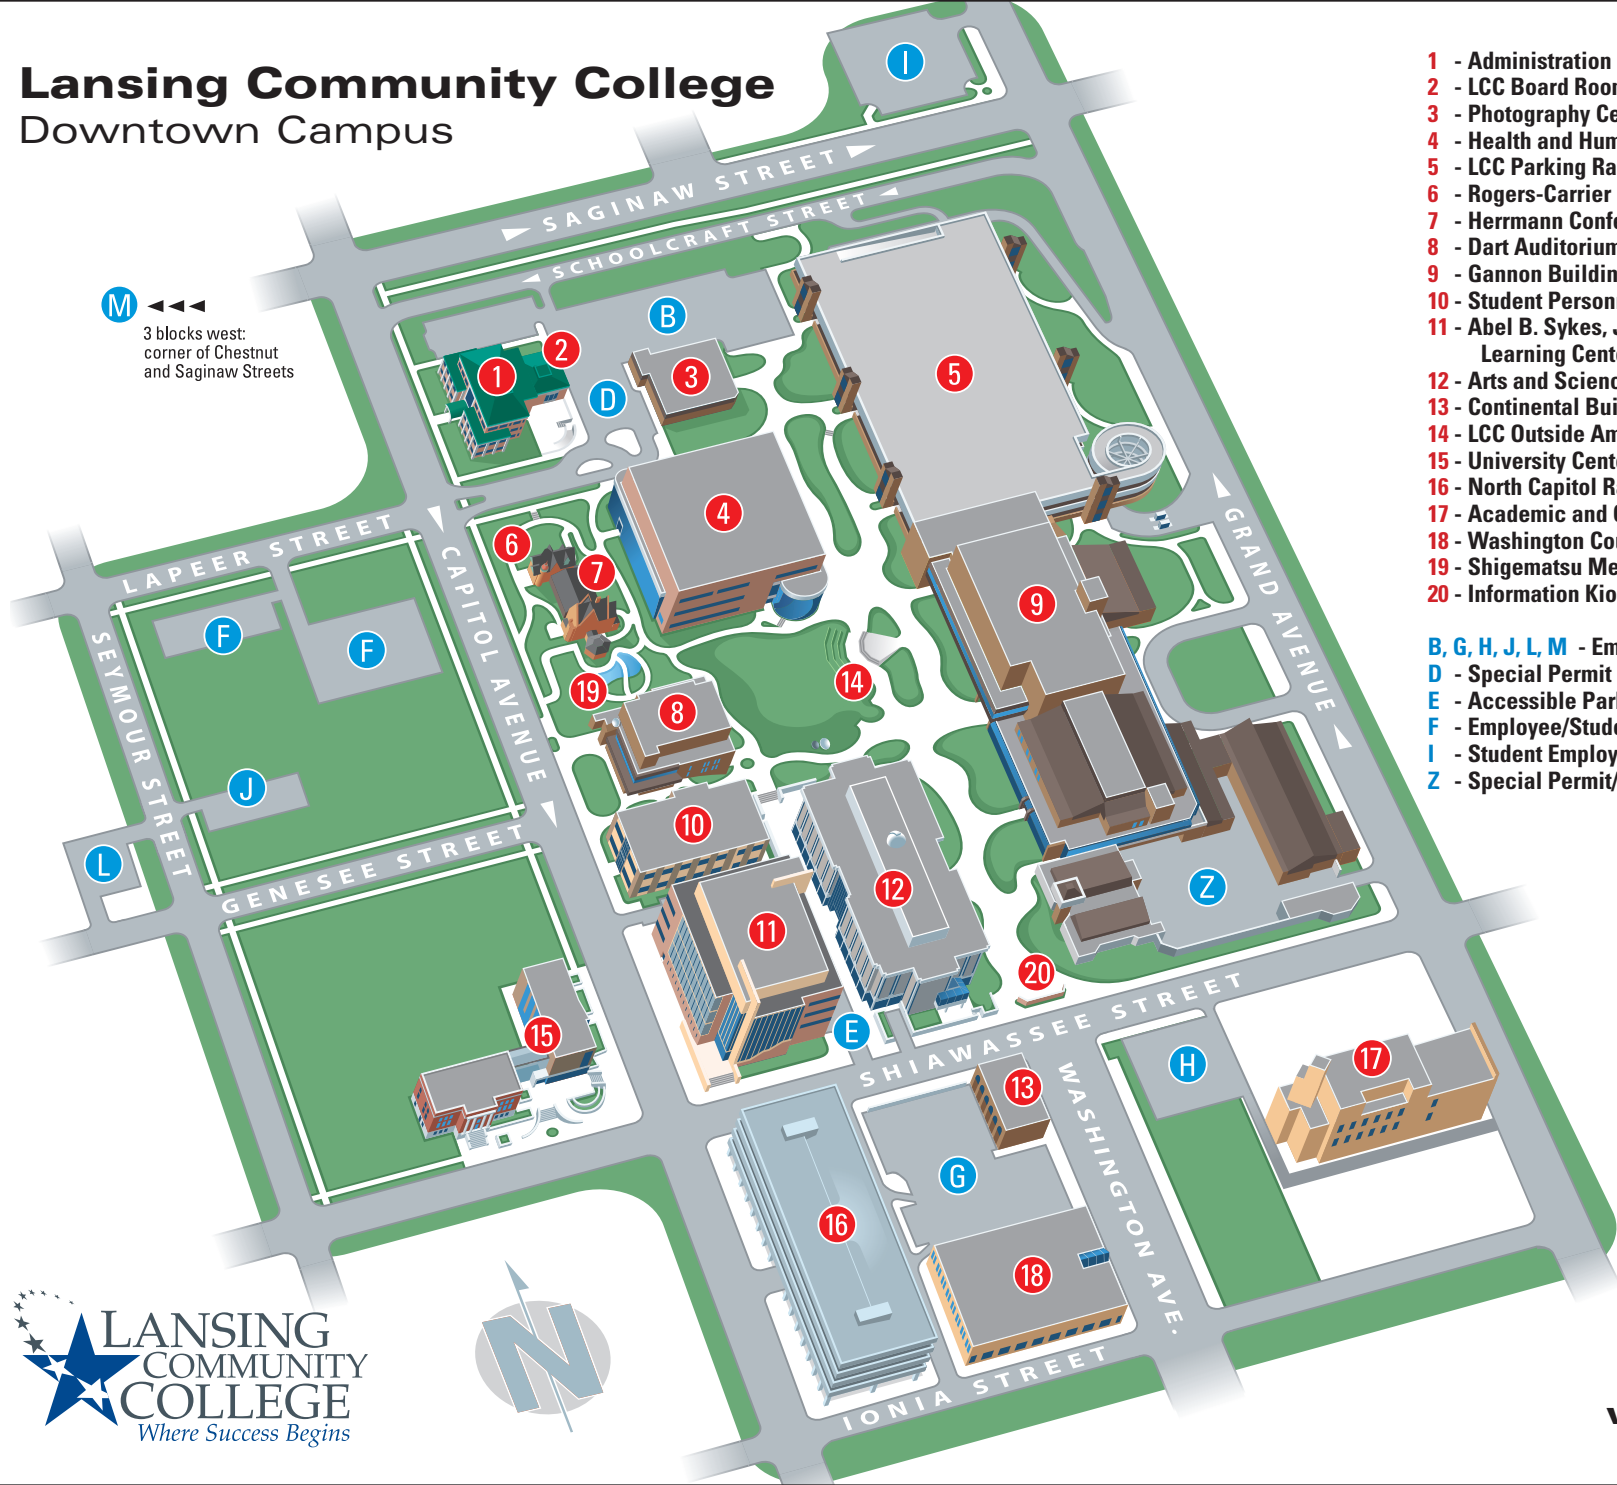

# Lansing Community College

## Downtown Campus

**M** ← ← ←  
3 blocks west:  
corner of Chestnut  
and Saginaw Streets

- 1** - Administration Building (ADM)
- 2** - LCC Board Room
- 3** - Photography Center (PC)
- 4** - Health and Human Services Building (HHS)
- 5** - LCC Parking Ramp (StarCard and Cash)
- 6** - Rogers-Carrier House (RCH)
- 7** - Herrmann Conference Center Complex (HCC)
- 8** - Dart Auditorium (DRT)
- 9** - Gannon Building (GB)
- 10** - Student Personnel Services (SPS)
- 11** - Abel B. Sykes, Jr. Technology and Learning Center (TLC)
- 12** - Arts and Sciences (A&S)
- 13** - Continental Building (CB)
- 14** - LCC Outside Amphitheater
- 15** - University Center (UC)
- 16** - North Capitol Ramp (StarCard and Cash)
- 17** - Academic and Office Facility (AOF)
- 18** - Washington Court Place
- 19** - Shigematsu Memorial Garden
- 20** - Information Kiosk

- B, G, H, J, L, M** - Employee Parking Lots
- D** - Special Permit Parking Lot
- E** - Accessible Parking Lot
- F** - Employee/Student Parking Lots
- I** - Student Employee Parking Lot
- Z** - Special Permit/Accessible Parking Lot