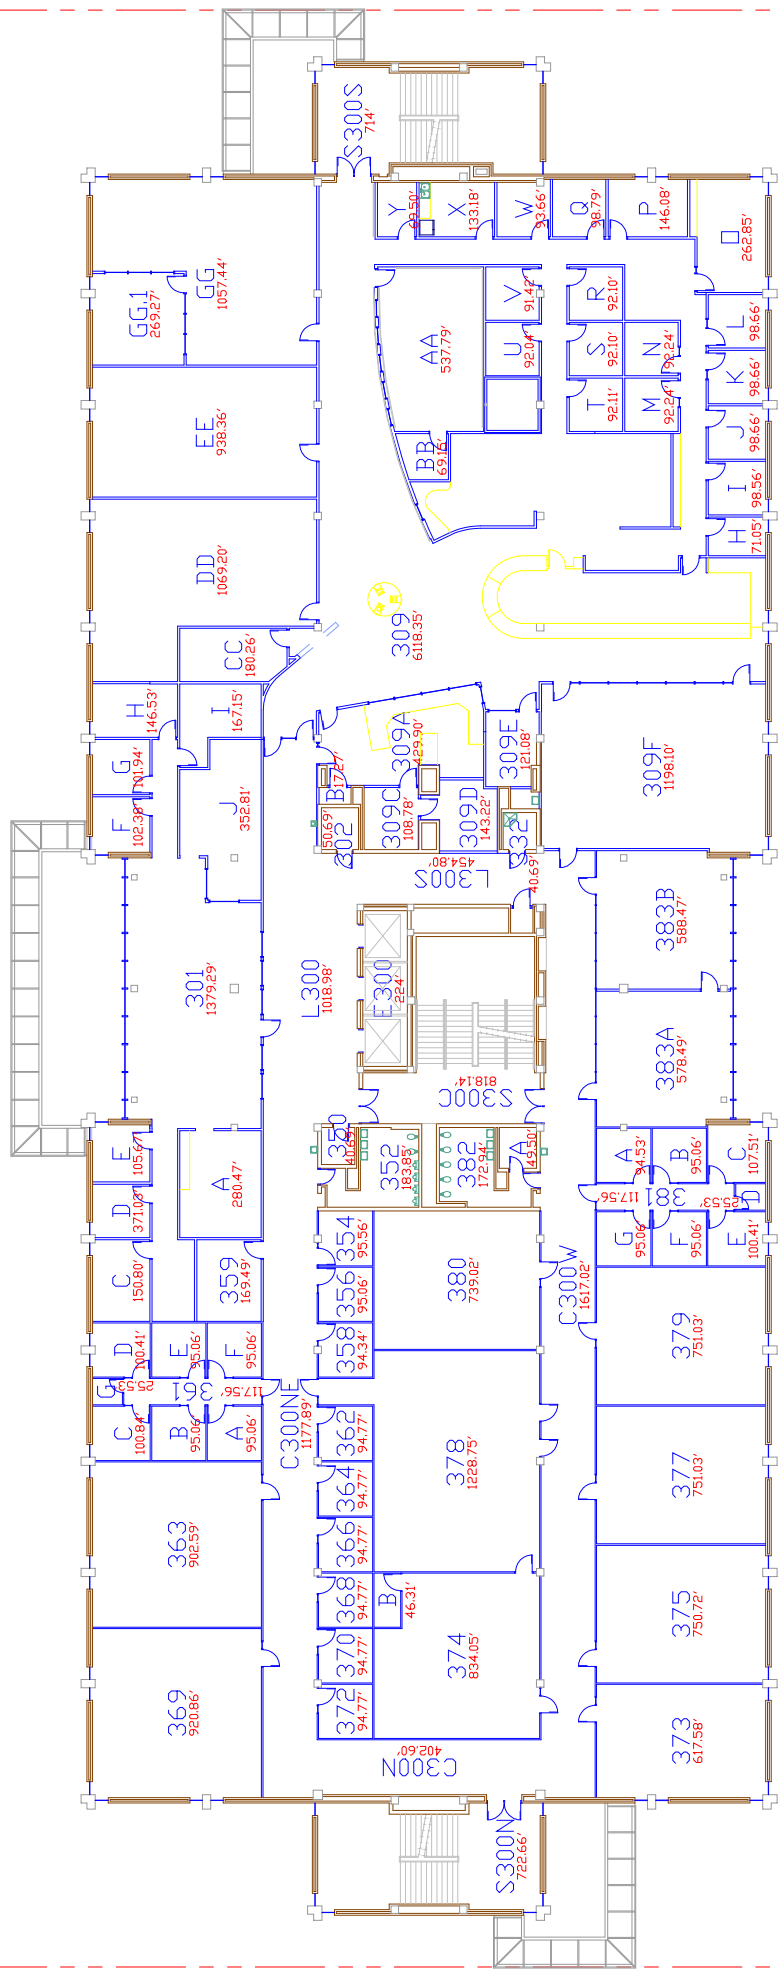

ARTS AND SCIENCES BUILDING (A&S)
 FIRST FLOOR PLAN
 BUILDING #001
 37181.04 SQUARE FEET

ARTS AND SCIENCES BUILDING (A&S)
 SECOND FLOOR PLAN
 BUILDING #001
 39425.64 SQUARE FEET

ARTS AND SCIENCES BUILDING (A&S)
 THIRD FLOOR PLAN
 BUILDING #001
 37212.97 SQUARE FEET

ARTS AND SCIENCES BUILDING (A&S)
 FOURTH FLOOR PLAN
 BUILDING #001
 37212.97 SQUARE FEET

L_{CW}
 08-06-10