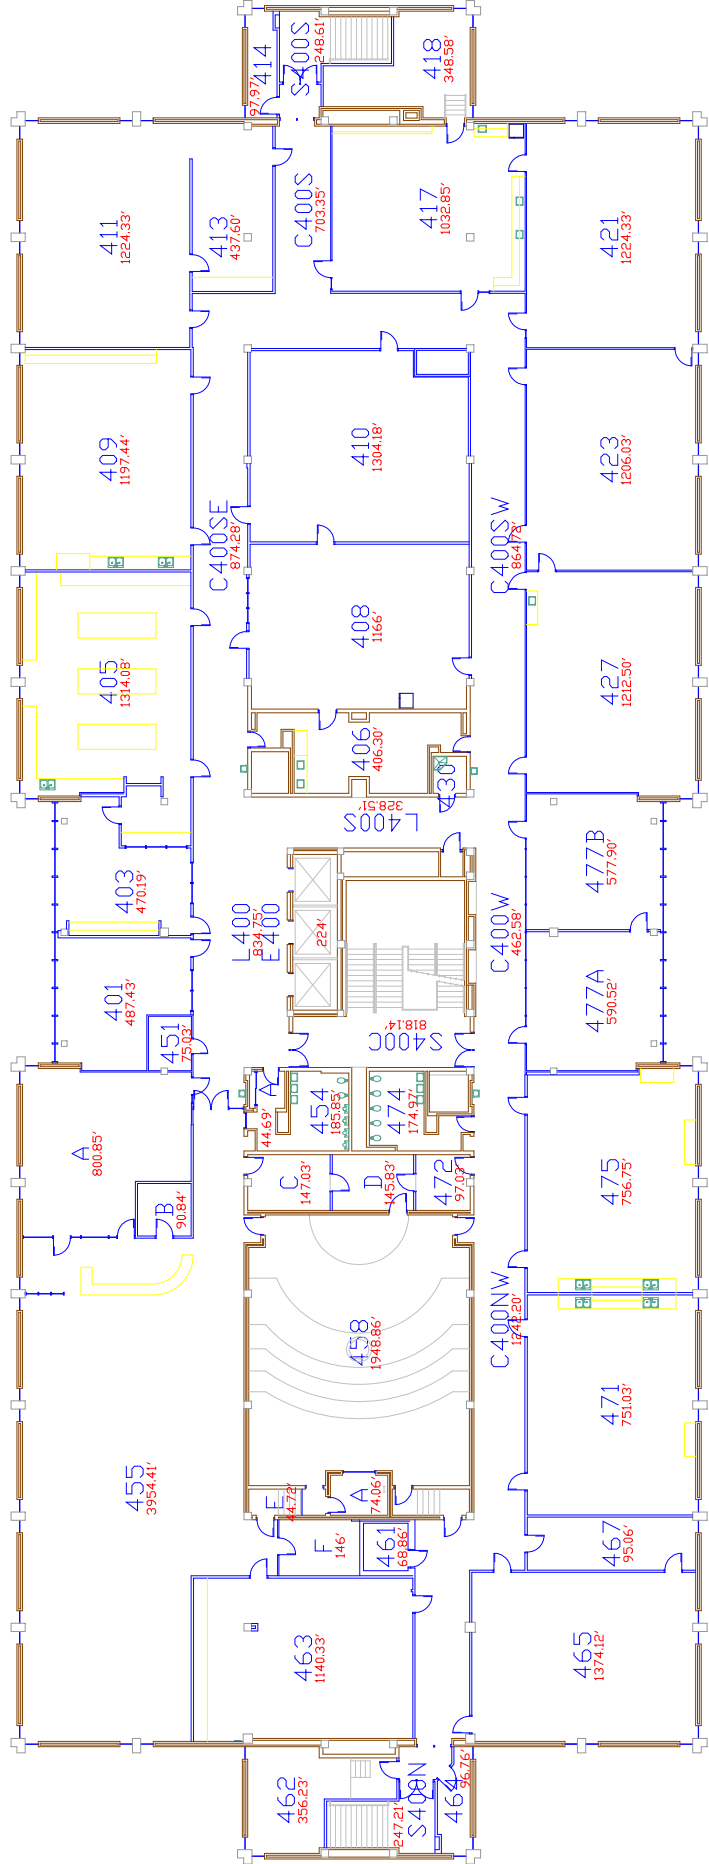

ARTS AND SCIENCES BUILDING (A&S)
 FIRST FLOOR PLAN
 BUILDING #001
 37181.04 SQUARE FEET

ARTS AND SCIENCES BUILDING (A&S)
 SECOND FLOOR PLAN
 BUILDING #001
 39425.64 SQUARE FEET

ARTS AND SCIENCES BUILDING (A&S)
 THIRD FLOOR PLAN
 BUILDING #001
 37212.97 SQUARE FEET

ARTS AND SCIENCES BUILDING (A&S)
 FOURTH FLOOR PLAN
 BUILDING #001
 37212.97 SQUARE FEET

L_{CW}
 08-06-10