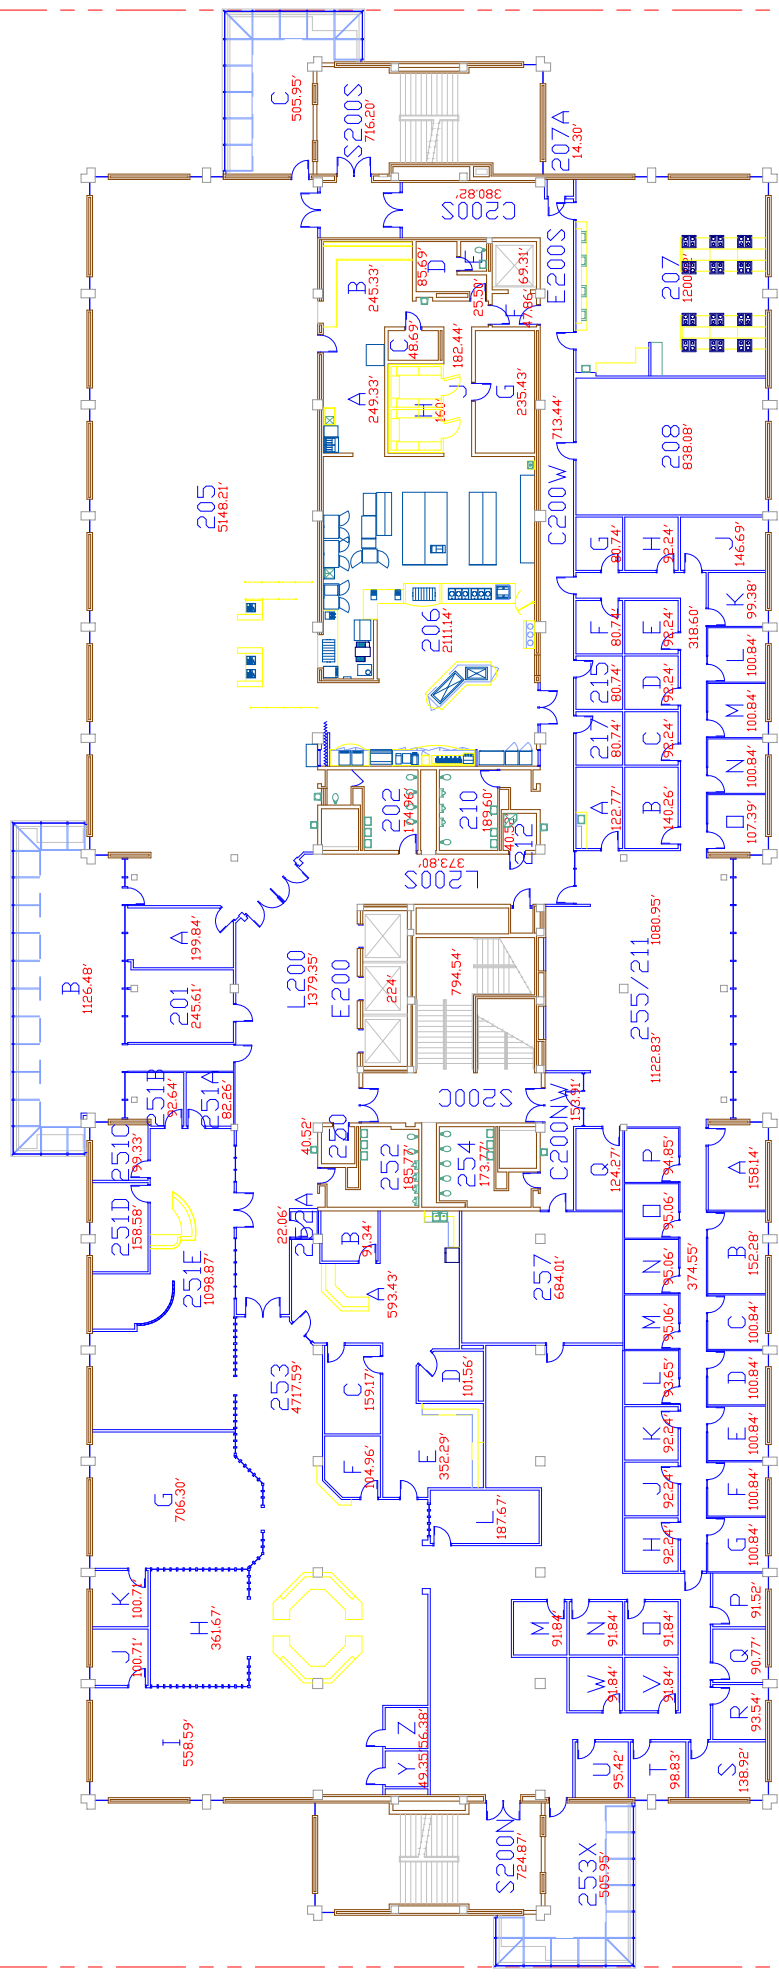

ARTS AND SCIENCES BUILDING (A&S)
 FIRST FLOOR PLAN
 BUILDING #001
 37181.04 SQUARE FEET

ARTS AND SCIENCES BUILDING (A&S)
 SECOND FLOOR PLAN
 BUILDING #001
 39425.64 SQUARE FEET

ARTS AND SCIENCES BUILDING (A&S)
 THIRD FLOOR PLAN
 BUILDING #001
 37212.97 SQUARE FEET

ARTS AND SCIENCES BUILDING (A&S)
 FOURTH FLOOR PLAN
 BUILDING #001
 37212.97 SQUARE FEET

L_{CW}
 08-06-10